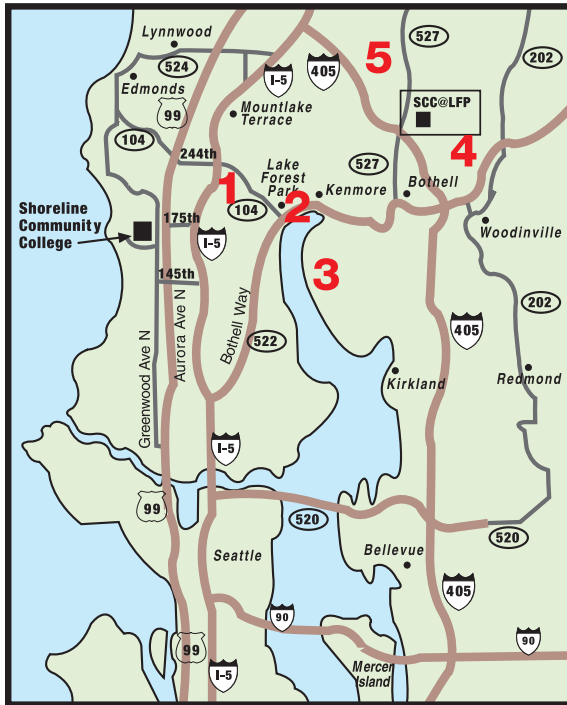

# Parent Cooperative Preschools Map

## PARENT CO-OP PRESCHOOL LOCATIONS:

1. North City: North City Elementary, 816 NE 190th St., Shoreline, WA 98155  
Shoreline: North City Elementary, 816 NE 190th St., Shoreline, WA 98155  
Shorenorth: North City Elementary, 816 NE 190th St., Shoreline, WA 98155
2. Lake Forest Park: 6124 NE 181st, Kenmore 98028
3. Inglemoor: 7718 NE 141st St, Bothell, WA 98011
4. Woodinville: 23713 - 49th Ave. SE, Bothell 98072
5. Crystal Springs: 20012 Filbert Drive, Bothell 98012